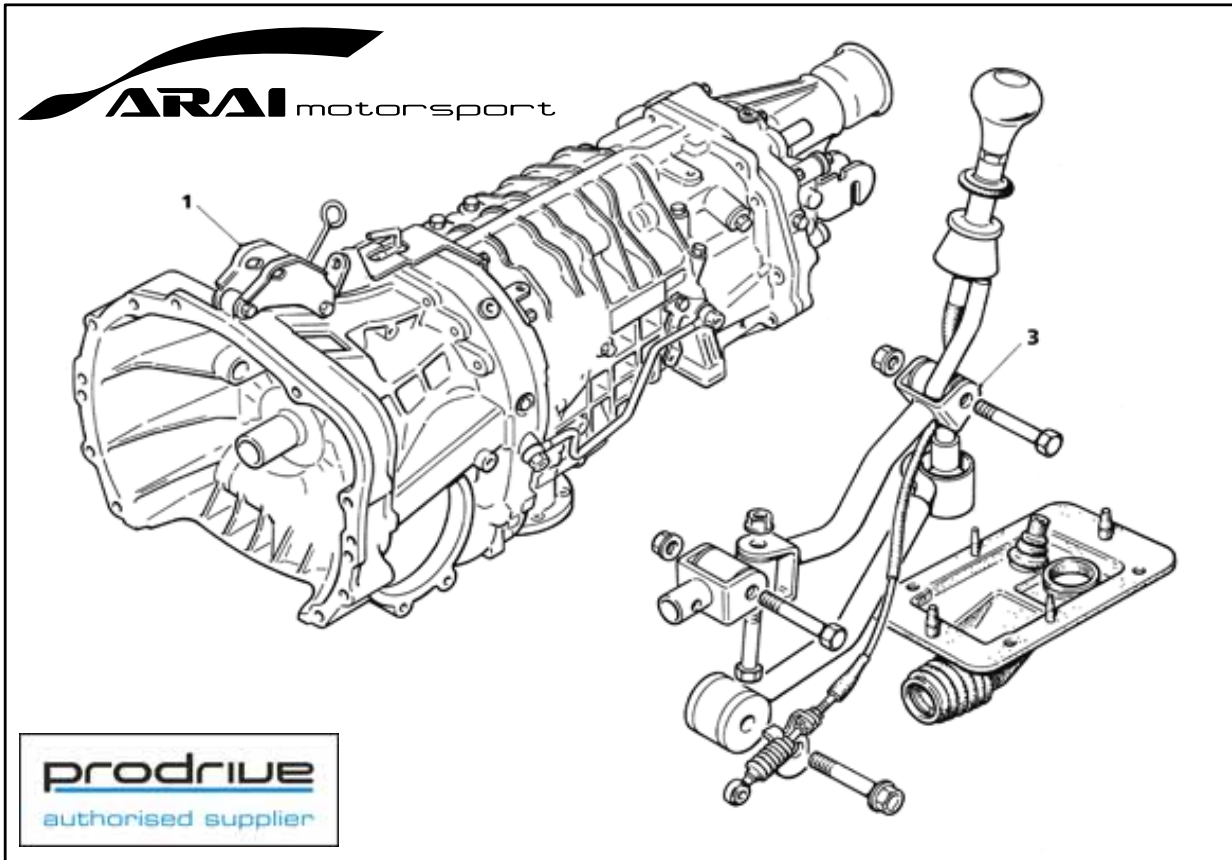

ARAI MOTOR SPORT 取り扱いパーツ例

Gpn Parts Manual, N12 2006: Gearbox & Associated Parts

	Part Number	Description
1	#N12M001-SALES	DOGBOX ASSY, DONOR BUILD (N12)
2	#N12M001-SALES-SA	DOGBOX ASSY, BUILD KIT (N12)
2	#N12M006	DOGBOX ASSEMBLY, NEW BUILD (06)
3	#N12M003-SALES	GEARLEVER ASSY, MOD. 2006
4	#N12M007-SA	MECH. LSD KIT FRONT (N12)
9	PN6/37	HOSE, GEARBOX TO DRY BREAK (N12)
10	PN6/38	HOSE, DRY BREAK TO RAD 1 (N12)
11	PN6/39	HOSE, DRY BREAK TO RAD 2 (N12)